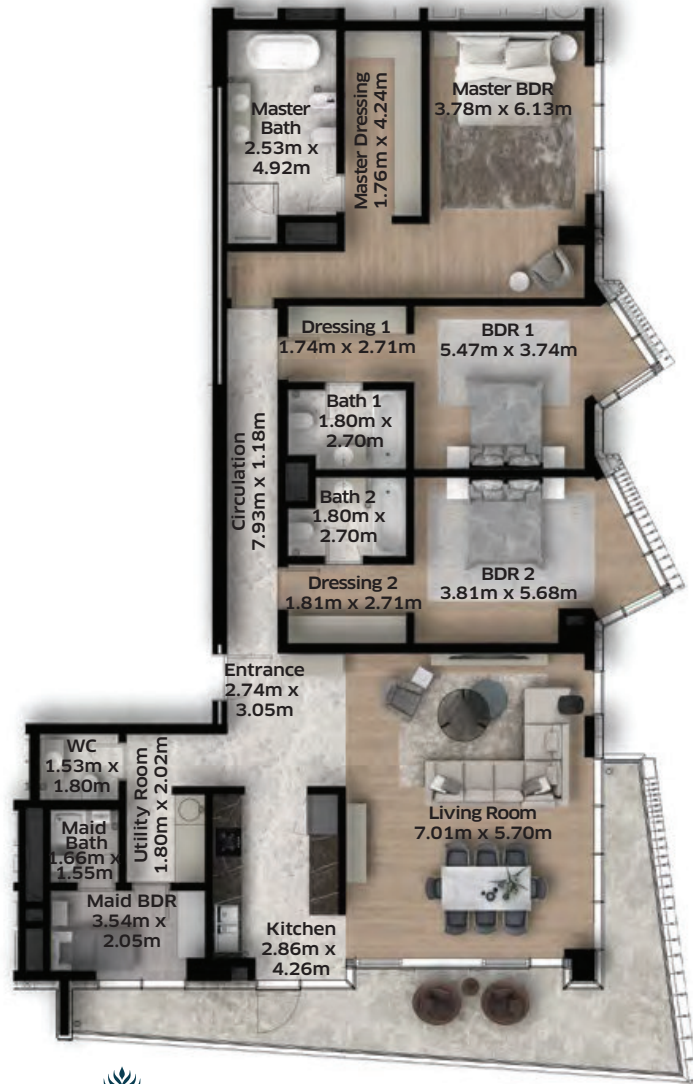

Plot D1 | Tower 2 | 3 Bedroom Type E

Key Plan | Plot D1 | Level 06

Unit	Unit Area (sqm)	Terrace (sqm)	Total Area (sqm)
602	204.14	28.17	232.24

Disclaimer:

All the dimensions, areas and heights that are noted on the drawings are approximate and should be used for reference only. Layouts and dimensions are subject to change without notice. The developer reserves the right to make revisions to the plans.